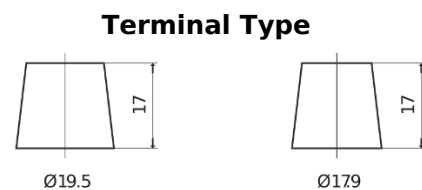

**Product overview**

Batteries for Trucks, Buses, Construction, Agriculture

**StartPRO TG1403**

Part number	TG1403
Technology	Flooded
EAN/GTIN	3661024055420
Voltage	12 V
Capacity	140 Ah
CCA	800 A
Length	513 mm
Width	189 mm
Height	223 mm
Box size	D04
Polarity	ETN 3
Terminal Type	EN taper post
Hold Down	B0
Weights (subject of variation)	34.10 kg