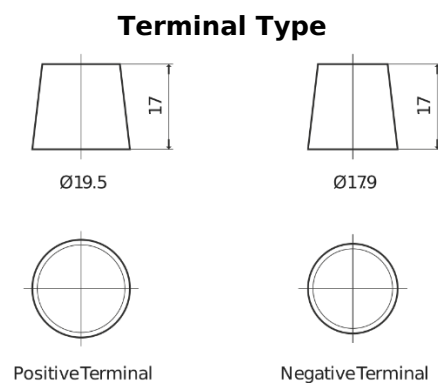

**Product overview**

Batteries for Marine and Leisure

**Start EN900**

Part number	EN900
Technology	Flooded
EAN/GTIN	3661024036061
Voltage	12 V
Capacity	140 Ah
CCA	800 A
MCA	900
Length	513 mm
Width	189 mm
Height	223 mm
Box size	D04
Polarity	ETN 3
Terminal Type	EN taper post
Hold Down	B0
Weights (subject of variation)	34.10 kg