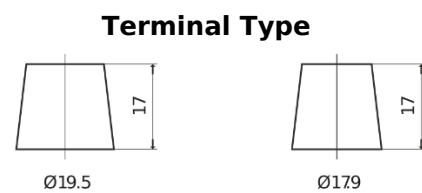

**Product overview**

Batteries for Trucks, Buses, Construction, Agriculture

**StartPRO EG1403**

Part number	EG1403
Technology	Flooded
EAN/GTIN	3661024035422
Voltage	12 V
Capacity	140 Ah
CCA	800 A
Length	513 mm
Width	189 mm
Height	223 mm
Box size	D04
Polarity	ETN 3
Terminal Type	EN taper post
Hold Down	B0
Weights (subject of variation)	34.10 kg