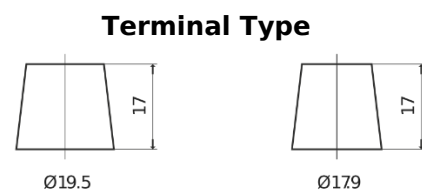

**Product overview**

Batteries for Marine and Leisure

**Equipment ET950**

Part number	ET950
Technology	Flooded
EAN/GTIN	3661024035897
Voltage	12 V
Capacity	135 Ah
Watt hour	950 Wh
Length	513 mm
Width	189 mm
Height	223 mm
Box size	D04
Polarity	ETN 3
Terminal Type	EN taper post
Hold Down	B0
Weights (subject of variation)	39.50 kg