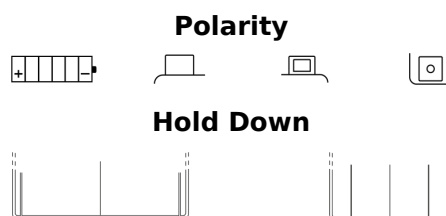

**Product overview**

Batteries for Motorcycles, ATVs, Snowmobiles, Garden

**Conventional EB14-B2**

Part number	EB14-B2
Technology	Flooded
EAN/GTIN	3661024033411
Voltage	12 V
Capacity	14.0 Ah
CCA	145 A
Length	135 mm
Width	90 mm
Height	165 mm
Box size	C49
Polarity	ETN 1
Terminal Type	M08
Hold Down	B0
Weights (subject of variation)	4.60 kg