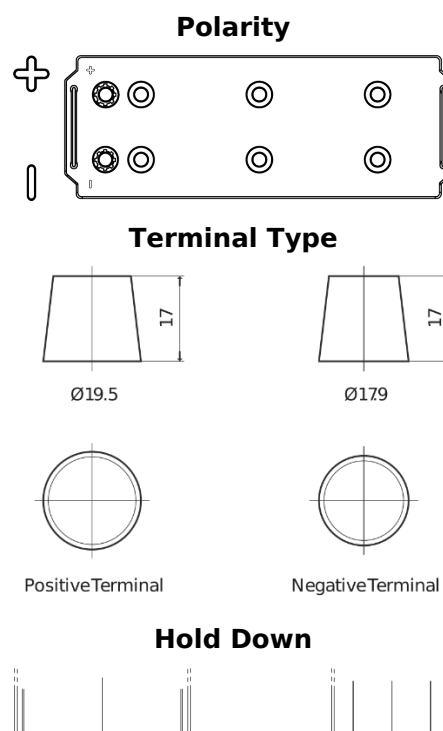

Product overview

Batteries for Trucks, Buses, Construction, Agriculture

StartPRO TG1203

Part number	TG1203
Technology	Flooded
EAN/GTIN	3661024056816
Voltage	12 V
Capacity	120 Ah
CCA	680 A
Length	513 mm
Width	189 mm
Height	223 mm
Box size	D04
Polarity	ETN 3
Terminal Type	EN taper post
Hold Down	B0
Weights (subject of variation)	32.50 kg