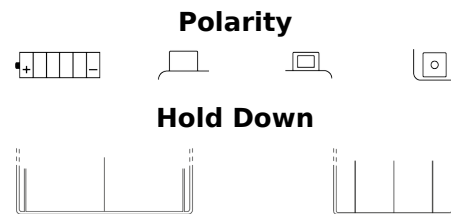

Product overview

Batteries for Motorcycles, ATVs, Snowmobiles, Garden

Conventional EB14-A2

Part number	EB14-A2
Technology	Flooded
EAN/GTIN	3661024033404
Voltage	12 V
Capacity	14.0 Ah
CCA	145 A
Length	135 mm
Width	90 mm
Height	165 mm
Box size	C49
Polarity	ETN 1
Terminal Type	M08
Hold Down	B0
Weights (subject of variation)	4.60 kg