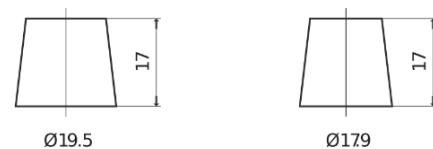

Product overview

Batteries for Cars

Excell EB1100

Part number	EB1100
Technology	Flooded
EAN/GTIN	3661024036238
Voltage	12 V
Capacity	110.0 Ah
CCA	850 A
Length	392 mm
Width	175 mm
Height	190 mm
Box size	L06
Polarity	ETN 0
Terminal Type	EN taper post
Hold Down	B13
Weights (subject of variation)	26.30 kg

Polarity

Terminal Type

Positive Terminal

Negative Terminal

Hold Down

Design, features and specifications are subject to change without notice. We disclaim any representation or warranty, express or implied, concerning the data or recommendations, and in no event shall be liable for any loss or damage claimed to have arisen as a result. Some products may not be available in your local market.