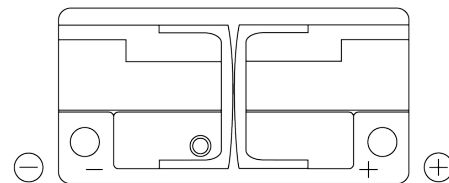

Product overview

Batteries for Cars

Excell EB1100

Part number	EB1100
Technology	Flooded
EAN/GTIN	3661024036238
Voltage	12 V
Capacity	110.0 Ah
CCA	850 A
Length	392 mm
Width	175 mm
Height	190 mm
Box size	L06
Polarity	ETN 0
Terminal Type	EN taper post
Hold Down	B13
Weights (subject of variation)	26.30 kg

Polarity

Terminal Type

Positive Terminal

Negative Terminal

Hold Down

Design, features and specifications are subject to change without notice. We disclaim any representation or warranty, express or implied, concerning the data or recommendations, and in no event shall be liable for any loss or damage claimed to have arisen as a result. Some products may not be available in your local market.