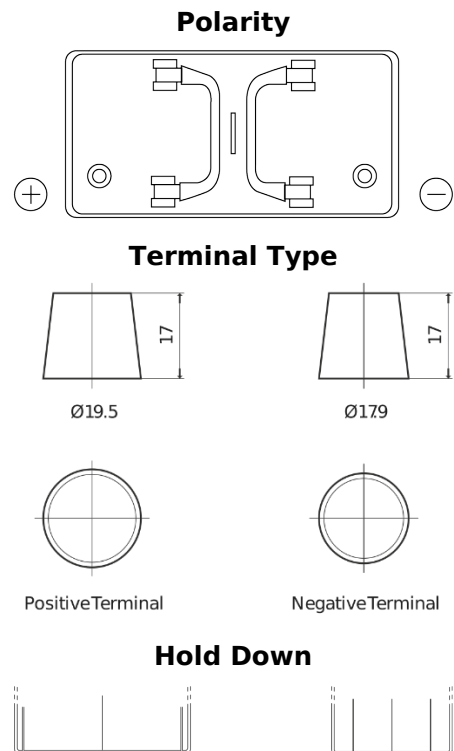

Product overview

Batteries for Trucks, Buses, Construction, Agriculture

PowerPRO SF1251

Part number	SF1251
Technology	Flooded
EAN/GTIN	3661024066730
Voltage	12 V
Capacity	125 Ah
CCA	850 A
Length	349 mm
Width	175 mm
Height	285 mm
Box size	D03
Polarity	ETN 1
Terminal Type	EN taper post
Hold Down	B0
Weights (subject of variation)	31.00 kg