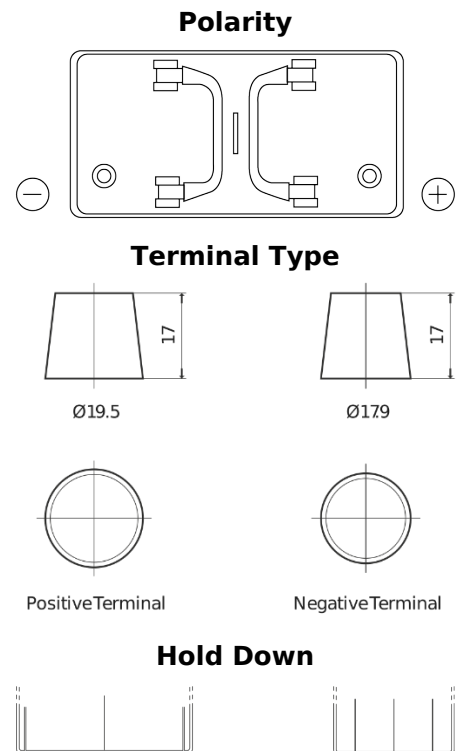

Product overview

Batteries for Trucks, Buses, Construction, Agriculture

PowerPRO TF1250

Part number	TF1250
Technology	Flooded
EAN/GTIN	3661024057677
Voltage	12 V
Capacity	125 Ah
CCA	850 A
Length	349 mm
Width	175 mm
Height	285 mm
Box size	D03
Polarity	ETN 0
Terminal Type	EN taper post
Hold Down	B0
Weights (subject of variation)	31.00 kg