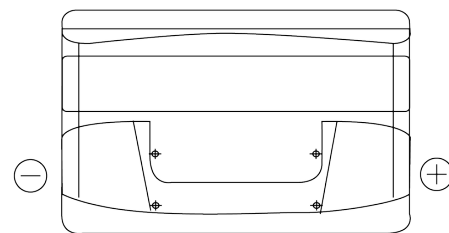

Product overview

Batteries for Cars

Excell EB1000

Part number	EB1000
Technology	Flooded
EAN/GTIN	3661024034715
Voltage	12 V
Capacity	100.0 Ah
CCA	720 A
Length	315 mm
Width	175 mm
Height	205 mm
Box size	LH4
Polarity	ETN 0
Terminal Type	EN taper post
Hold Down	B13
Weights (subject of variation)	21.90 kg

Polarity

Terminal Type

Hold Down

Design, features and specifications are subject to change without notice. We disclaim any representation or warranty, express or implied, concerning the data or recommendations, and in no event shall be liable for any loss or damage claimed to have arisen as a result. Some products may not be available in your local market.