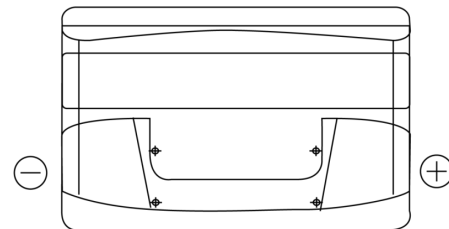

**Product overview**

Batteries for Cars

**Excell EB1000**

|                                |               |
|--------------------------------|---------------|
| Part number                    | EB1000        |
| Technology                     | Flooded       |
| EAN/GTIN                       | 3661024034715 |
| Voltage                        | 12 V          |
| Capacity                       | 100.0 Ah      |
| CCA                            | 720 A         |
| Length                         | 315 mm        |
| Width                          | 175 mm        |
| Height                         | 205 mm        |
| Box size                       | LH4           |
| Polarity                       | ETN 0         |
| Terminal Type                  | EN taper post |
| Hold Down                      | B13           |
| Weights (subject of variation) | 21.90 kg      |

**Polarity**

**Terminal Type**

Positive Terminal

Negative Terminal

**Hold Down**

Design, features and specifications are subject to change without notice. We disclaim any representation or warranty, express or implied, concerning the data or recommendations, and in no event shall be liable for any loss or damage claimed to have arisen as a result. Some products may not be available in your local market.