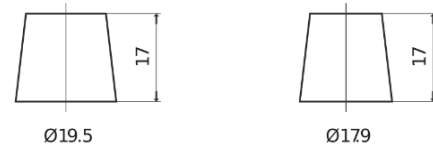

**Product overview**

Batteries for Cars

**Excell EB1000**

|                                |               |
|--------------------------------|---------------|
| Part number                    | EB1000        |
| Technology                     | Flooded       |
| EAN/GTIN                       | 3661024034715 |
| Voltage                        | 12 V          |
| Capacity                       | 100.0 Ah      |
| CCA                            | 720 A         |
| Length                         | 315 mm        |
| Width                          | 175 mm        |
| Height                         | 205 mm        |
| Box size                       | LH4           |
| Polarity                       | ETN 0         |
| Terminal Type                  | EN taper post |
| Hold Down                      | B13           |
| Weights (subject of variation) | 21.90 kg      |

**Polarity**

**Terminal Type**

Positive Terminal

Negative Terminal

**Hold Down**

Design, features and specifications are subject to change without notice. We disclaim any representation or warranty, express or implied, concerning the data or recommendations, and in no event shall be liable for any loss or damage claimed to have arisen as a result. Some products may not be available in your local market.