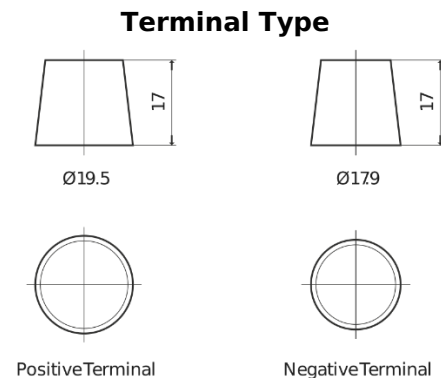

Product overview

Batteries for Cars

Premium EA955

Part number	EA955
Technology	Flooded
EAN/GTIN	3661024034197
Voltage	12 V
Capacity	95.0 Ah
CCA	800 A
Length	306 mm
Width	173 mm
Height	222 mm
Box size	D31
Polarity	ETN 1
Terminal Type	EN taper post
Hold Down	Korean B1
Weights (subject of variation)	21.40 kg