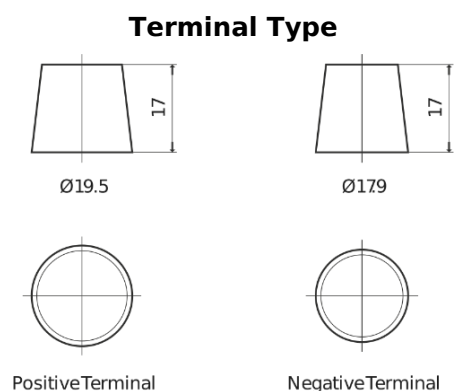

Product overview

Batteries for Cars

Premium EA954

Part number	EA954
Technology	Flooded
EAN/GTIN	3661024034180
Voltage	12 V
Capacity	95.0 Ah
CCA	800 A
Length	306 mm
Width	173 mm
Height	222 mm
Box size	D31
Polarity	ETN 0
Terminal Type	EN taper post
Hold Down	Korean B1
Weights (subject of variation)	21.40 kg