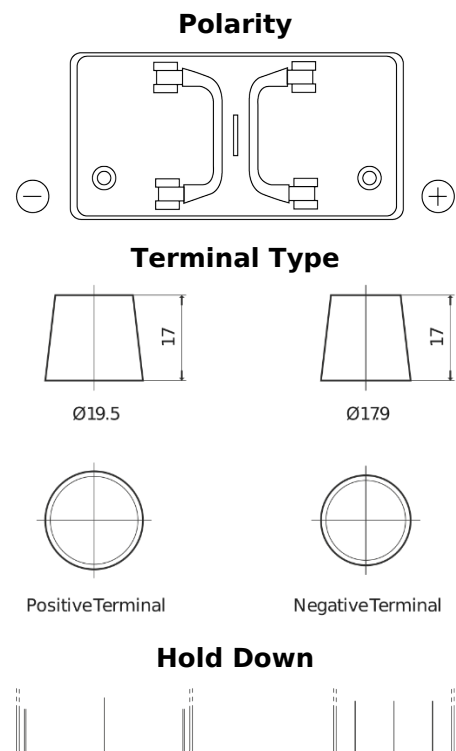

Product overview

Batteries for Trucks, Buses, Construction, Agriculture

PowerPRO SF1250

Part number	SF1250
Technology	Flooded
EAN/GTIN	3661024066723
Voltage	12 V
Capacity	125 Ah
CCA	850 A
Length	349 mm
Width	175 mm
Height	285 mm
Box size	D03
Polarity	ETN 0
Terminal Type	EN taper post
Hold Down	B0
Weights (subject of variation)	31.00 kg