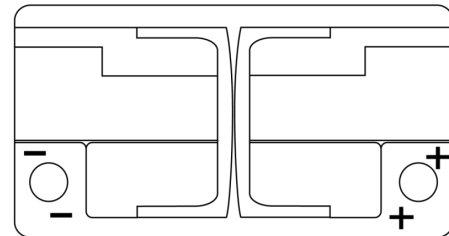

Product overview

Batteries for Cars

Premium EA900

| | |
|--------------------------------|---------------|
| Part number | EA900 |
| Technology | Flooded |
| EAN/GTIN | 3661024036450 |
| Voltage | 12 V |
| Capacity | 90.0 Ah |
| CCA | 720 A |
| Length | 315 mm |
| Width | 175 mm |
| Height | 190 mm |
| Box size | L04 |
| Polarity | ETN 0 |
| Terminal Type | EN taper post |
| Hold Down | B13 |
| Weights (subject of variation) | 19.70 kg |

Polarity

Terminal Type

Hold Down

Design, features and specifications are subject to change without notice. We disclaim any representation or warranty, express or implied, concerning the data or recommendations, and in no event shall be liable for any loss or damage claimed to have arisen as a result. Some products may not be available in your local market.