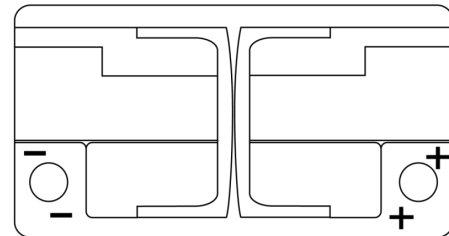

**Product overview**

Batteries for Cars

**Premium EA900**

Part number	EA900
Technology	Flooded
EAN/GTIN	3661024036450
Voltage	12 V
Capacity	90.0 Ah
CCA	720 A
Length	315 mm
Width	175 mm
Height	190 mm
Box size	L04
Polarity	ETN 0
Terminal Type	EN taper post
Hold Down	B13
Weights (subject of variation)	19.70 kg

**Polarity**

**Terminal Type**

Positive Terminal

Negative Terminal

**Hold Down**

Design, features and specifications are subject to change without notice. We disclaim any representation or warranty, express or implied, concerning the data or recommendations, and in no event shall be liable for any loss or damage claimed to have arisen as a result. Some products may not be available in your local market.