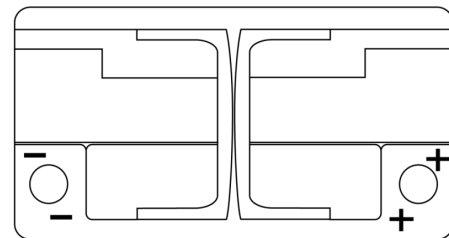

Product overview

Batteries for Cars

Premium EA900

Part number	EA900
Technology	Flooded
EAN/GTIN	3661024036450
Voltage	12 V
Capacity	90.0 Ah
CCA	720 A
Length	315 mm
Width	175 mm
Height	190 mm
Box size	L04
Polarity	ETN 0
Terminal Type	EN taper post
Hold Down	B13
Weights (subject of variation)	19.70 kg

Polarity

Terminal Type

Positive Terminal

Negative Terminal

Hold Down

Design, features and specifications are subject to change without notice. We disclaim any representation or warranty, express or implied, concerning the data or recommendations, and in no event shall be liable for any loss or damage claimed to have arisen as a result. Some products may not be available in your local market.