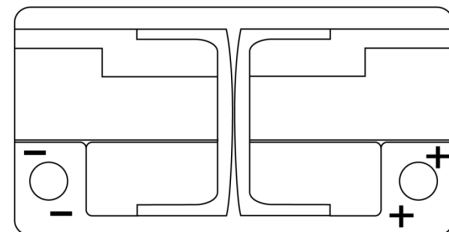

Product overview

Batteries for Cars

Premium EA852

Part number	EA852
Technology	Flooded
EAN/GTIN	3661024034296
Voltage	12 V
Capacity	85.0 Ah
CCA	800 A
Length	315 mm
Width	175 mm
Height	175 mm
Box size	LB4
Polarity	ETN 0
Terminal Type	EN taper post
Hold Down	B13
Weights (subject of variation)	18.60 kg

Polarity

Terminal Type

Positive Terminal

Negative Terminal

Hold Down

Design, features and specifications are subject to change without notice. We disclaim any representation or warranty, express or implied, concerning the data or recommendations, and in no event shall be liable for any loss or damage claimed to have arisen as a result. Some products may not be available in your local market.