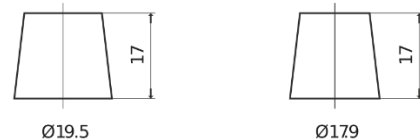

Product overview

Batteries for Cars

Premium EA852

Part number	EA852
Technology	Flooded
EAN/GTIN	3661024034296
Voltage	12 V
Capacity	85 Ah
CCA	800 A
Length	315 mm
Width	175 mm
Height	175 mm
Box size	LB4
Polarity	ETN 0
Terminal Type	EN taper post
Hold Down	B13
Weights (subject of variation)	18.60 kg

Polarity

Terminal Type

Positive Terminal

Negative Terminal

Hold Down

Design, features and specifications are subject to change without notice. We disclaim any representation or warranty, express or implied, concerning the data or recommendations, and in no event shall be liable for any loss or damage claimed to have arisen as a result. Some products may not be available in your local market.