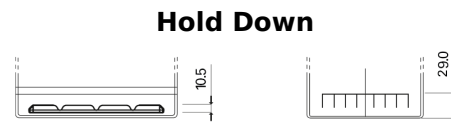

**Product overview**

Batteries for Cars

**Premium EA755**

Part number	EA755
Technology	Flooded
EAN/GTIN	3661024034173
Voltage	12 V
Capacity	75.0 Ah
CCA	630 A
Length	270 mm
Width	173 mm
Height	222 mm
Box size	D26
Polarity	ETN 1
Terminal Type	EN taper post
Hold Down	Korean B1+B6
Weights (subject of variation)	17.40 kg