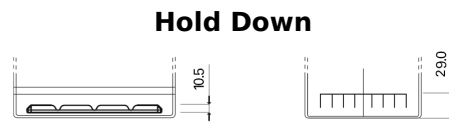

Product overview

Batteries for Cars

Premium EA755

Part number	EA755
Technology	Flooded
EAN/GTIN	3661024034173
Voltage	12 V
Capacity	75.0 Ah
CCA	630 A
Length	270 mm
Width	173 mm
Height	222 mm
Box size	D26
Polarity	ETN 1
Terminal Type	EN taper post
Hold Down	Korean B1+B6
Weights (subject of variation)	17.40 kg