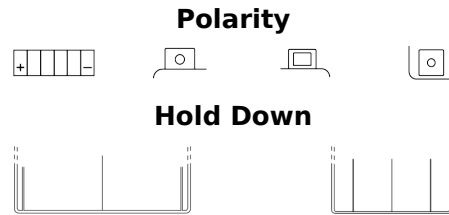

**Product overview**

Batteries for Motorcycles, ATVs, Snowmobiles, Garden

**AGM Ready AGM12-15**

Part number	AGM12-15
Technology	AGM
EAN/GTIN	3661024038133
Voltage	12 V
Capacity	14 Ah
CCA	215 A
Length	150 mm
Width	90 mm
Height	160 mm
Box size	C57
Polarity	ETN 1
Terminal Type	M04
Hold Down	B0
Weights (subject of variation)	5.00 kg