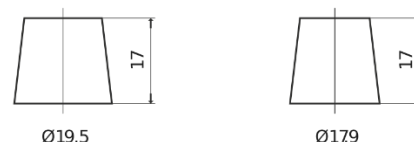

Terminal Type