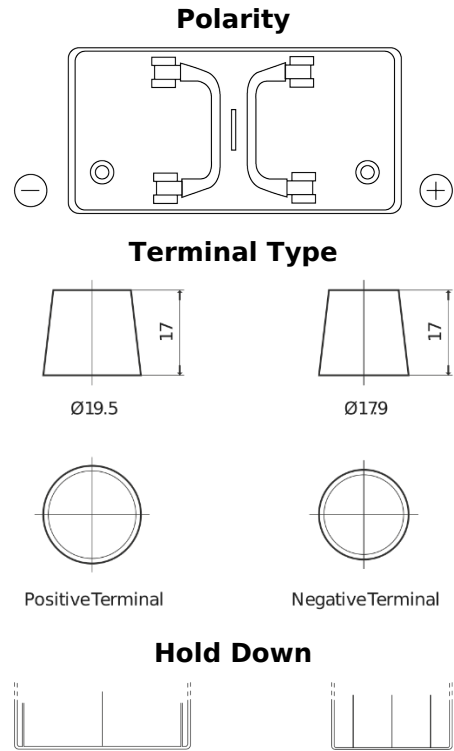

Product overview

Batteries for Trucks, Buses, Construction, Agriculture

StartPRO EG1250

Part number	EG1250
Technology	Flooded
EAN/GTIN	3661024035408
Voltage	12 V
Capacity	125 Ah
CCA	760 A
Length	349 mm
Width	175 mm
Height	285 mm
Box size	D03
Polarity	ETN 0
Terminal Type	EN taper post
Hold Down	B0
Weights (subject of variation)	29.50 kg