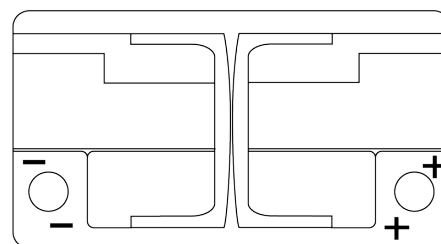

Product overview

Batteries for Cars

Premium EA722

Part number	EA722
Technology	Flooded
EAN/GTIN	3661024034289
Voltage	12 V
Capacity	72.0 Ah
CCA	720 A
Length	278 mm
Width	175 mm
Height	175 mm
Box size	LB3
Polarity	ETN 0
Terminal Type	EN taper post
Hold Down	B13
Weights (subject of variation)	15.90 kg

Polarity

Terminal Type

Positive Terminal

Negative Terminal

Hold Down

Design, features and specifications are subject to change without notice. We disclaim any representation or warranty, express or implied, concerning the data or recommendations, and in no event shall be liable for any loss or damage claimed to have arisen as a result. Some products may not be available in your local market.