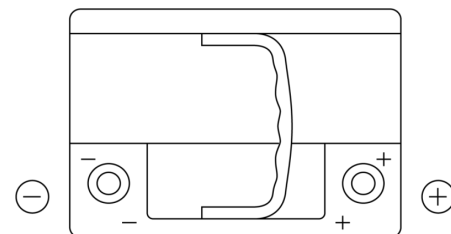

Product overview

Batteries for Cars

Premium EA612

Part number	EA612
Technology	Flooded
EAN/GTIN	3661024034272
Voltage	12 V
Capacity	61.0 Ah
CCA	600 A
Length	242 mm
Width	175 mm
Height	175 mm
Box size	LB2
Polarity	ETN 0
Terminal Type	EN taper post
Hold Down	B13
Weights (subject of variation)	14.00 kg

Polarity

Terminal Type

Positive Terminal

Negative Terminal

Hold Down

Design, features and specifications are subject to change without notice. We disclaim any representation or warranty, express or implied, concerning the data or recommendations, and in no event shall be liable for any loss or damage claimed to have arisen as a result. Some products may not be available in your local market.