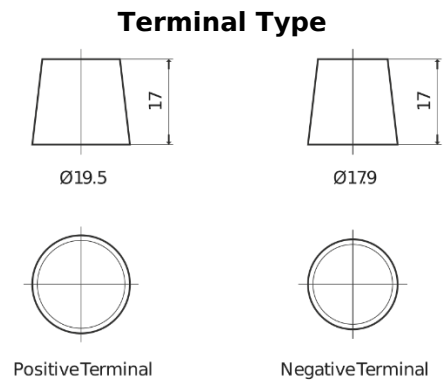

Product overview

Batteries for Marine and Leisure

Equipment GEL ES1300

Part number	ES1300
Technology	GEL
EAN/GTIN	3661024035781
Voltage	12 V
Capacity	120 Ah
Watt hour	1300 Wh
Length	345 mm
Width	171 mm
Height	283 mm
Box size	D03
Polarity	ETN 0
Terminal Type	EN taper post
Hold Down	B0
Weights (subject of variation)	37.50 kg