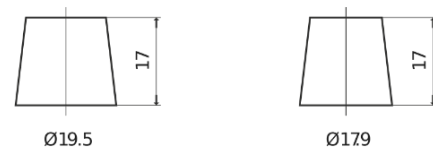

Product overview

Batteries for Cars

Premium EA612

Part number	EA612
Technology	Flooded
EAN/GTIN	3661024034272
Voltage	12 V
Capacity	61.0 Ah
CCA	600 A
Length	242 mm
Width	175 mm
Height	175 mm
Box size	LB2
Polarity	ETN 0
Terminal Type	EN taper post
Hold Down	B13
Weights (subject of variation)	14.00 kg

Polarity

Terminal Type

Positive Terminal

Negative Terminal

Hold Down

Design, features and specifications are subject to change without notice. We disclaim any representation or warranty, express or implied, concerning the data or recommendations, and in no event shall be liable for any loss or damage claimed to have arisen as a result. Some products may not be available in your local market.