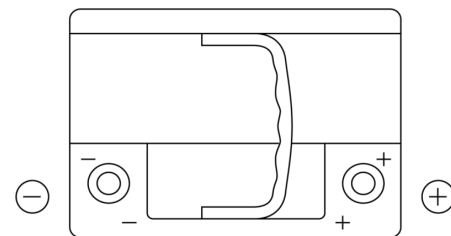

Product overview

Batteries for Cars

Premium EA612

Part number	EA612
Technology	Flooded
EAN/GTIN	3661024034272
Voltage	12 V
Capacity	61.0 Ah
CCA	600 A
Length	242 mm
Width	175 mm
Height	175 mm
Box size	LB2
Polarity	ETN 0
Terminal Type	EN taper post
Hold Down	B13
Weights (subject of variation)	14.00 kg

Polarity

Terminal Type

Positive Terminal

Negative Terminal

Hold Down

Design, features and specifications are subject to change without notice. We disclaim any representation or warranty, express or implied, concerning the data or recommendations, and in no event shall be liable for any loss or damage claimed to have arisen as a result. Some products may not be available in your local market.