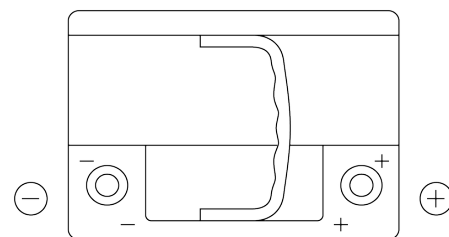

**Product overview**

Batteries for Cars

**Premium EA612**

Part number	EA612
Technology	Flooded
EAN/GTIN	3661024034272
Voltage	12 V
Capacity	61.0 Ah
CCA	600 A
Length	242 mm
Width	175 mm
Height	175 mm
Box size	LB2
Polarity	ETN 0
Terminal Type	EN taper post
Hold Down	B13
Weights (subject of variation)	14.00 kg

**Polarity**

**Terminal Type**

Positive Terminal

Negative Terminal

**Hold Down**

Design, features and specifications are subject to change without notice. We disclaim any representation or warranty, express or implied, concerning the data or recommendations, and in no event shall be liable for any loss or damage claimed to have arisen as a result. Some products may not be available in your local market.