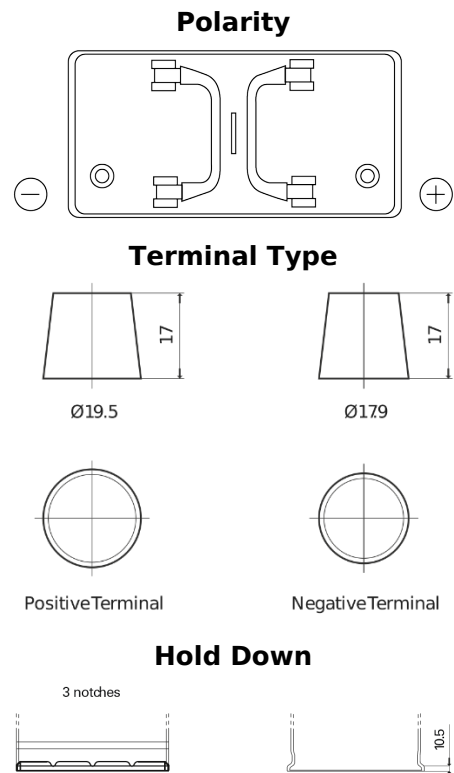

Product overview

Batteries for Trucks, Buses, Construction, Agriculture

PowerPRO TF1202

Part number	TF1202
Technology	Flooded
EAN/GTIN	3661024055277
Voltage	12 V
Capacity	120 Ah
CCA	870 A
Length	349 mm
Width	175 mm
Height	235 mm
Box size	D02
Polarity	ETN 0
Terminal Type	EN taper post
Hold Down	B1
Weights (subject of variation)	27.50 kg