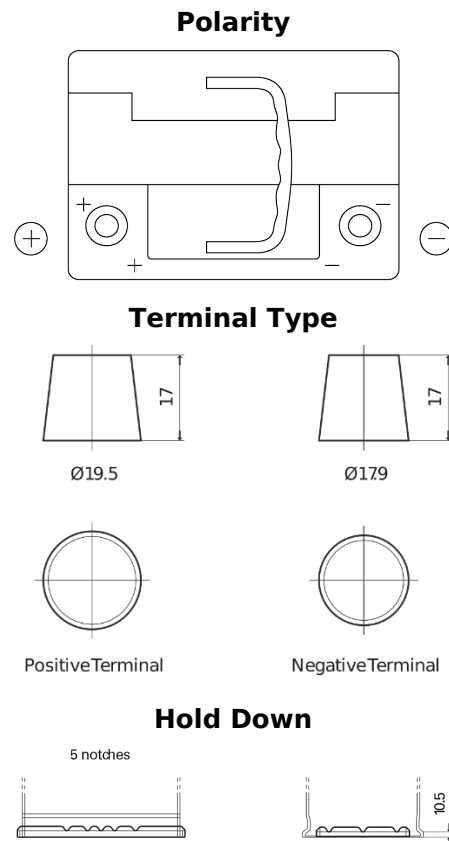

**Product overview**

Batteries for Cars

**Premium EA601**

Part number	EA601
Technology	Flooded
EAN/GTIN	3661024034234
Voltage	12 V
Capacity	60.0 Ah
CCA	600 A
Length	242 mm
Width	175 mm
Height	190 mm
Box size	L02
Polarity	ETN 1
Terminal Type	EN taper post
Hold Down	B13
Weights (subject of variation)	15.00 kg