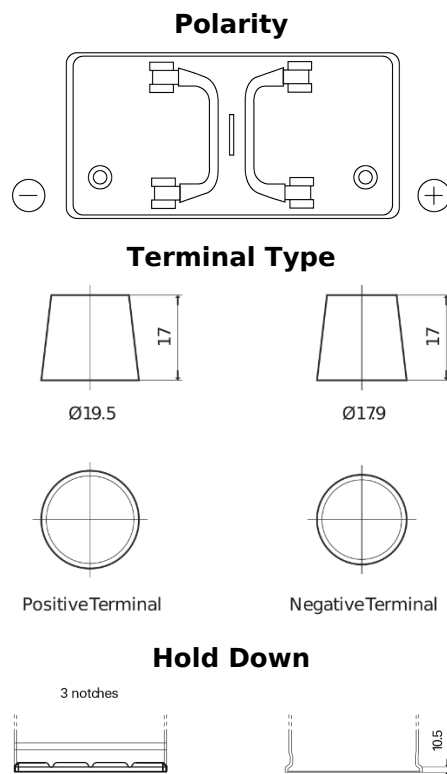

Product overview

Batteries for Trucks, Buses, Construction, Agriculture

PowerPRO EF1202

Part number	EF1202
Technology	Flooded
EAN/GTIN	3661024035279
Voltage	12 V
Capacity	120 Ah
CCA	870 A
Length	349 mm
Width	175 mm
Height	235 mm
Box size	D02
Polarity	ETN 0
Terminal Type	EN taper post
Hold Down	B1
Weights (subject of variation)	27.50 kg