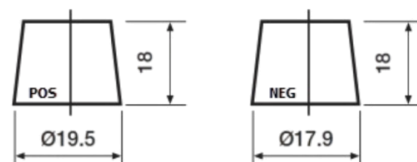

Product overview

Batteries for Cars

Premium EA456

Part number	EA456
Technology	Flooded
EAN/GTIN	3661024034128
Voltage	12 V
Capacity	45.0 Ah
CCA	390 A
Length	237 mm
Width	127 mm
Height	227 mm
Box size	B24
Polarity	ETN 0
Terminal Type	JIS taper post
Hold Down	B1
Weights (subject of variation)	11.80 kg

Polarity

Terminal Type

Remove T1 adapter for T3

Hold Down

Design, features and specifications are subject to change without notice. We disclaim any representation or warranty, express or implied, concerning the data or recommendations, and in no event shall be liable for any loss or damage claimed to have arisen as a result. Some products may not be available in your local market.