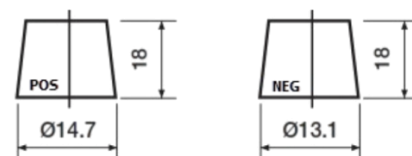

Product overview

Batteries for Cars

Premium EA456

Part number	EA456
Technology	Flooded
EAN/GTIN	3661024034128
Voltage	12 V
Capacity	45.0 Ah
CCA	390 A
Length	237 mm
Width	127 mm
Height	227 mm
Box size	B24
Polarity	ETN 0
Terminal Type	JIS taper post
Hold Down	B1
Weights (subject of variation)	11.80 kg

Polarity

Terminal Type

Remove T1 adapter for T3

Hold Down

Design, features and specifications are subject to change without notice. We disclaim any representation or warranty, express or implied, concerning the data or recommendations, and in no event shall be liable for any loss or damage claimed to have arisen as a result. Some products may not be available in your local market.