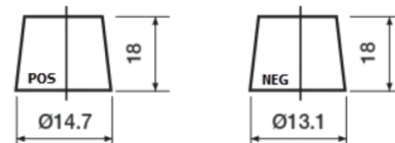

Product overview

Batteries for Cars

Premium EA456

Part number	EA456
Technology	Flooded
EAN/GTIN	3661024034128
Voltage	12 V
Capacity	45.0 Ah
CCA	390 A
Length	237 mm
Width	127 mm
Height	227 mm
Box size	B24
Polarity	ETN 0
Terminal Type	JIS taper post
Hold Down	B1
Weights (subject of variation)	11.80 kg

Polarity

Terminal Type

Remove T1 adapter for T3

Hold Down

Design, features and specifications are subject to change without notice. We disclaim any representation or warranty, express or implied, concerning the data or recommendations, and in no event shall be liable for any loss or damage claimed to have arisen as a result. Some products may not be available in your local market.