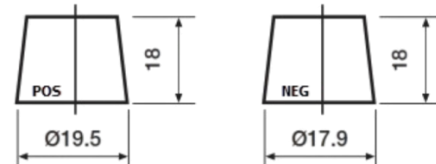

Product overview

Batteries for Cars

Premium EA456

Part number	EA456
Technology	Flooded
EAN/GTIN	3661024034128
Voltage	12 V
Capacity	45.0 Ah
CCA	390 A
Length	237 mm
Width	127 mm
Height	227 mm
Box size	B24
Polarity	ETN 0
Terminal Type	JIS taper post
Hold Down	B1
Weights (subject of variation)	11.80 kg

Polarity

Terminal Type

Remove T1 adapter for T3

Hold Down

Design, features and specifications are subject to change without notice. We disclaim any representation or warranty, express or implied, concerning the data or recommendations, and in no event shall be liable for any loss or damage claimed to have arisen as a result. Some products may not be available in your local market.