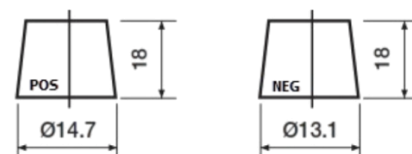

Product overview

Batteries for Cars

Premium EA456

Part number	EA456
Technology	Flooded
EAN/GTIN	3661024034128
Voltage	12 V
Capacity	45.0 Ah
CCA	390 A
Length	237 mm
Width	127 mm
Height	227 mm
Box size	B24
Polarity	ETN 0
Terminal Type	JIS taper post
Hold Down	B1
Weights (subject of variation)	11.80 kg

Polarity

Terminal Type

Remove T1 adapter for T3

Hold Down

Design, features and specifications are subject to change without notice. We disclaim any representation or warranty, express or implied, concerning the data or recommendations, and in no event shall be liable for any loss or damage claimed to have arisen as a result. Some products may not be available in your local market.