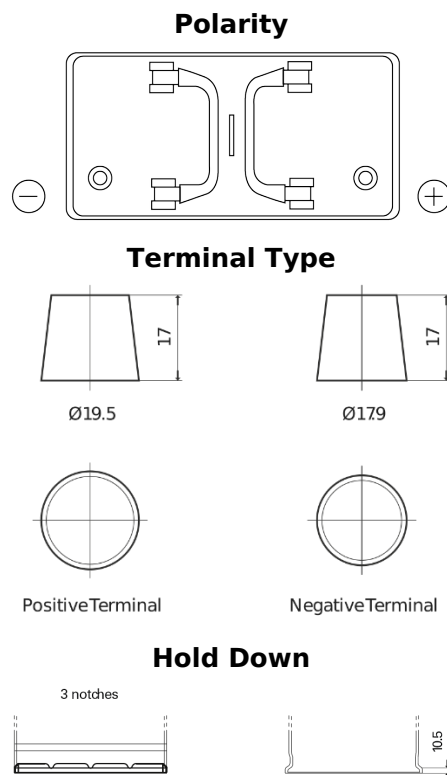

Product overview

Batteries for Trucks, Buses, Construction, Agriculture

StartPRO TG1102

Part number	TG1102
Technology	Flooded
EAN/GTIN	3661024055390
Voltage	12 V
Capacity	110 Ah
CCA	750 A
Length	349 mm
Width	175 mm
Height	235 mm
Box size	D02
Polarity	ETN 0
Terminal Type	EN taper post
Hold Down	B1
Weights (subject of variation)	25.40 kg