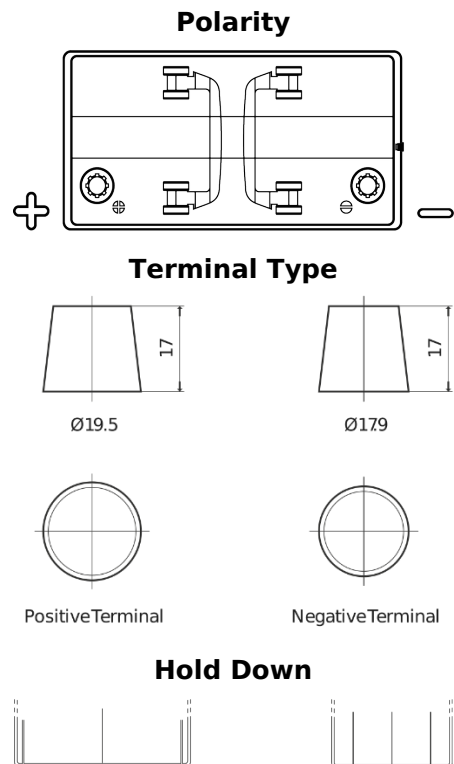

Product overview

Batteries for Trucks, Buses, Construction, Agriculture

StartPRO TG1101

Part number	TG1101
Technology	Flooded
EAN/GTIN	3661024055383
Voltage	12 V
Capacity	110 Ah
CCA	750 A
Length	349 mm
Width	175 mm
Height	235 mm
Box size	D02
Polarity	ETN 1
Terminal Type	EN taper post
Hold Down	B0
Weights (subject of variation)	25.40 kg