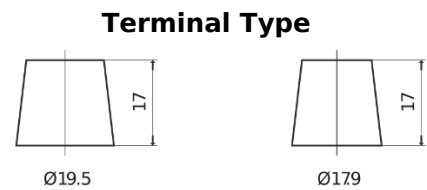

Product overview

Batteries for Trucks, Buses, Construction, Agriculture

StartPRO TG1101

Part number	TG1101
Technology	Flooded
EAN/GTIN	3661024055383
Voltage	12 V
Capacity	110 Ah
CCA	750 A
Length	349 mm
Width	175 mm
Height	235 mm
Box size	D02
Polarity	ETN 1
Terminal Type	EN taper post
Hold Down	B0
Weights (subject of variation)	25.40 kg