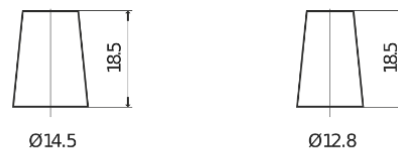

Terminal Type