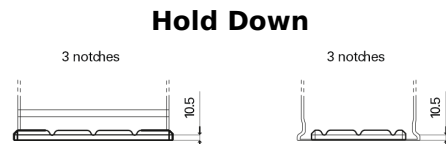

Product overview

Batteries for Trucks, Buses, Construction, Agriculture

StartPRO DG1406

Part number	DG1406
Technology	Flooded
EAN/GTIN	3661024025492
Voltage	12 V
Capacity	140.0 Ah
CCA	800 A
Length	510 mm
Width	175 mm
Height	225 mm
Box size	D08
Polarity	ETN 4
Terminal Type	EN taper post
Hold Down	B3
Weights (subject of variation)	33.50 kg