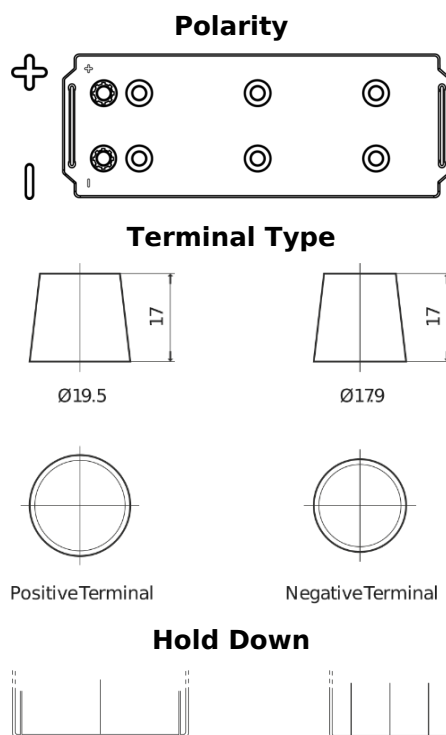

Product overview

Batteries for Trucks, Buses, Construction, Agriculture

StartPRO DG1403

Part number	DG1403
Technology	Flooded
EAN/GTIN	3661024025423
Voltage	12 V
Capacity	140.0 Ah
CCA	800 A
Length	513 mm
Width	189 mm
Height	223 mm
Box size	D04
Polarity	ETN 3
Terminal Type	EN taper post
Hold Down	B0
Weights (subject of variation)	34.10 kg