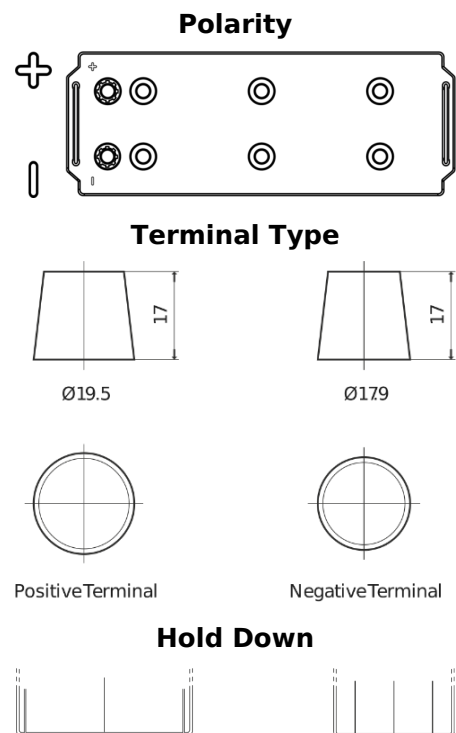

**Product overview**

Batteries for Trucks, Buses, Construction, Agriculture

**StartPRO DG1403**

Part number	DG1403
Technology	Flooded
EAN/GTIN	3661024025423
Voltage	12 V
Capacity	140.0 Ah
CCA	800 A
Length	513 mm
Width	189 mm
Height	223 mm
Box size	D04
Polarity	ETN 3
Terminal Type	EN taper post
Hold Down	B0
Weights (subject of variation)	34.10 kg