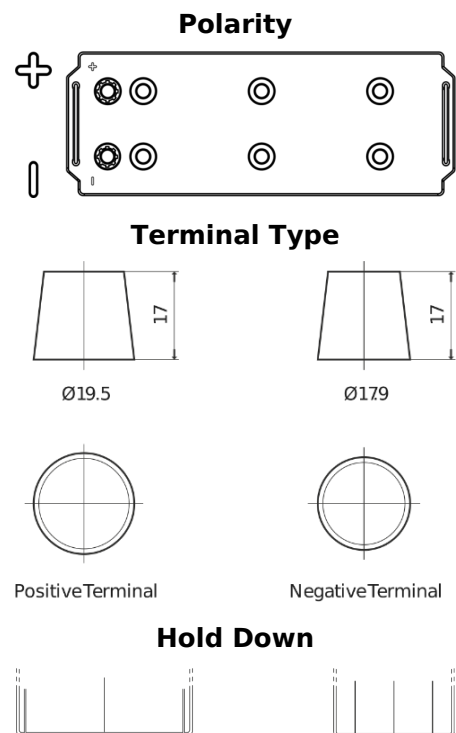

Product overview

Batteries for Trucks, Buses, Construction, Agriculture

StartPRO DG1403

Part number	DG1403
Technology	Flooded
EAN/GTIN	3661024025423
Voltage	12 V
Capacity	140.0 Ah
CCA	800 A
Length	513 mm
Width	189 mm
Height	223 mm
Box size	D04
Polarity	ETN 3
Terminal Type	EN taper post
Hold Down	B0
Weights (subject of variation)	34.10 kg