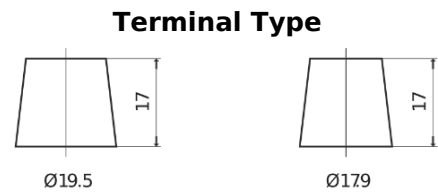

**Product overview**

Batteries for Trucks, Buses, Construction, Agriculture

**StartPRO DG1403**

Part number	DG1403
Technology	Flooded
EAN/GTIN	3661024025423
Voltage	12 V
Capacity	140.0 Ah
CCA	800 A
Length	513 mm
Width	189 mm
Height	223 mm
Box size	D04
Polarity	ETN 3
Terminal Type	EN taper post
Hold Down	B0
Weights (subject of variation)	34.10 kg