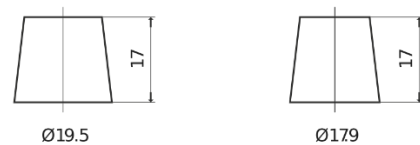

**Product overview**

Batteries for Trucks, Buses, Construction, Agriculture

**Endurance+PRO Gel ED851T**

Part number	ED851T
Technology	GEL
EAN/GTIN	3661024037884
Voltage	12 V
Capacity	85 Ah
CCA	350 A
Length	349 mm
Width	175 mm
Height	235 mm
Box size	D02
Polarity	ETN 1
Terminal Type	EN taper post
Hold Down	B0
Weights (subject of variation)	29.50 kg

**Polarity**

**Terminal Type**

Positive Terminal

Negative Terminal

**Hold Down**

Design, features and specifications are subject to change without notice. We disclaim any representation or warranty, express or implied, concerning the data or recommendations, and in no event shall be liable for any loss or damage claimed to have arisen as a result. Some products may not be available in your local market.