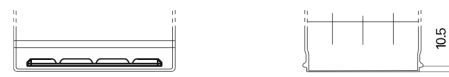

Product overview

Batteries for Cars

Power DB955

Part number	DB955
Technology	Flooded
EAN/GTIN	3661024024464
Voltage	12 V
Capacity	95.0 Ah
CCA	760 A
Length	306 mm
Width	173 mm
Height	222 mm
Box size	D31
Polarity	ETN 1
Terminal Type	EN taper post
Hold Down	Korean B1
Weights (subject of variation)	20.60 kg

Polarity

Terminal Type

Positive Terminal

Negative Terminal

Hold Down

Design, features and specifications are subject to change without notice. We disclaim any representation or warranty, express or implied, concerning the data or recommendations, and in no event shall be liable for any loss or damage claimed to have arisen as a result. Some products may not be available in your local market.