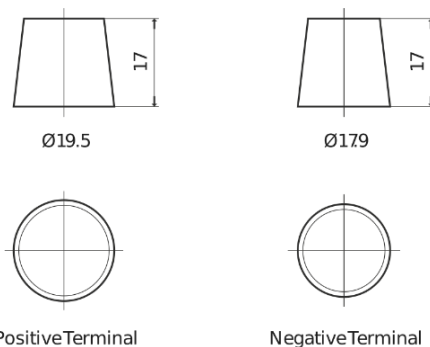

Terminal Type

Hold Down

Design, features and specifications are subject to change without notice. We disclaim any representation or warranty, express or implied, concerning the data or recommendations, and in no event shall be liable for any loss or damage claimed to have arisen as a result. Some products may not be available in your local market.