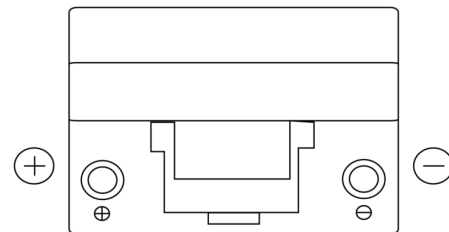

Product overview

Batteries for Cars

Power DB955

Part number	DB955
Technology	Flooded
EAN/GTIN	3661024024464
Voltage	12 V
Capacity	95.0 Ah
CCA	760 A
Length	306 mm
Width	173 mm
Height	222 mm
Box size	D31
Polarity	ETN 1
Terminal Type	EN taper post
Hold Down	Korean B1
Weights (subject of variation)	20.60 kg

Polarity

Terminal Type

Positive Terminal

Negative Terminal

Hold Down

Design, features and specifications are subject to change without notice. We disclaim any representation or warranty, express or implied, concerning the data or recommendations, and in no event shall be liable for any loss or damage claimed to have arisen as a result. Some products may not be available in your local market.