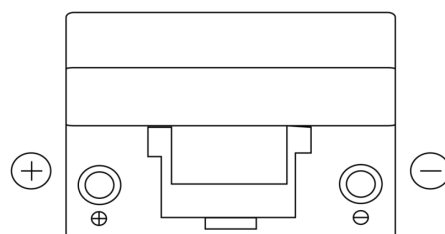

Product overview

Batteries for Cars

Power DB955

Part number	DB955
Technology	Flooded
EAN/GTIN	3661024024464
Voltage	12 V
Capacity	95.0 Ah
CCA	760 A
Length	306 mm
Width	173 mm
Height	222 mm
Box size	D31
Polarity	ETN 1
Terminal Type	EN taper post
Hold Down	Korean B1
Weights (subject of variation)	20.60 kg

Polarity

Terminal Type

Hold Down

Design, features and specifications are subject to change without notice. We disclaim any representation or warranty, express or implied, concerning the data or recommendations, and in no event shall be liable for any loss or damage claimed to have arisen as a result. Some products may not be available in your local market.