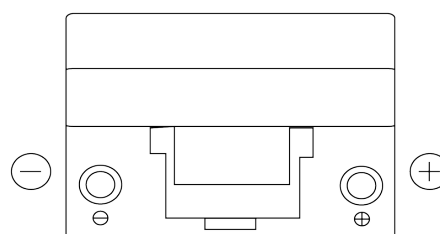

**Product overview**

Batteries for Cars

**Power DB954**

Part number	DB954
Technology	Flooded
EAN/GTIN	3661024024457
Voltage	12 V
Capacity	95.0 Ah
CCA	760 A
Length	306 mm
Width	173 mm
Height	222 mm
Box size	D31
Polarity	ETN 0
Terminal Type	EN taper post
Hold Down	Korean B1
Weights (subject of variation)	20.60 kg

**Polarity**

**Terminal Type**

Positive Terminal

Negative Terminal

**Hold Down**

Design, features and specifications are subject to change without notice. We disclaim any representation or warranty, express or implied, concerning the data or recommendations, and in no event shall be liable for any loss or damage claimed to have arisen as a result. Some products may not be available in your local market.