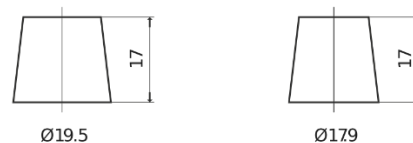

**Product overview**

Batteries for Cars

**Power DB954**

Part number	DB954
Technology	Flooded
EAN/GTIN	3661024024457
Voltage	12 V
Capacity	95.0 Ah
CCA	760 A
Length	306 mm
Width	173 mm
Height	222 mm
Box size	D31
Polarity	ETN 0
Terminal Type	EN taper post
Hold Down	Korean B1
Weights (subject of variation)	20.60 kg

**Polarity**

**Terminal Type**

Positive Terminal

Negative Terminal

**Hold Down**

Design, features and specifications are subject to change without notice. We disclaim any representation or warranty, express or implied, concerning the data or recommendations, and in no event shall be liable for any loss or damage claimed to have arisen as a result. Some products may not be available in your local market.