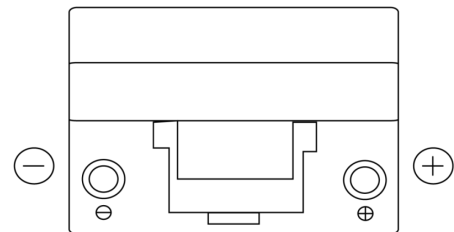

**Product overview**

Batteries for Cars

**Power DB954**

Part number	DB954
Technology	Flooded
EAN/GTIN	3661024024457
Voltage	12 V
Capacity	95.0 Ah
CCA	760 A
Length	306 mm
Width	173 mm
Height	222 mm
Box size	D31
Polarity	ETN 0
Terminal Type	EN taper post
Hold Down	Korean B1
Weights (subject of variation)	20.60 kg

**Polarity**

**Terminal Type**

Positive Terminal

Negative Terminal

**Hold Down**

Design, features and specifications are subject to change without notice. We disclaim any representation or warranty, express or implied, concerning the data or recommendations, and in no event shall be liable for any loss or damage claimed to have arisen as a result. Some products may not be available in your local market.