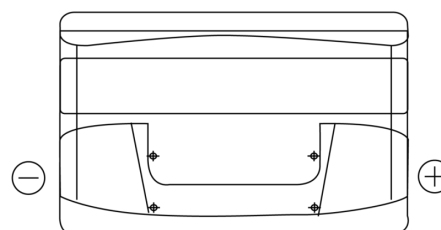

Product overview

Batteries for Cars

Power DB950

Part number	DB950
Technology	Flooded
EAN/GTIN	3661024024587
Voltage	12 V
Capacity	95.0 Ah
CCA	800 A
Length	353 mm
Width	175 mm
Height	190 mm
Box size	L05
Polarity	ETN 0
Terminal Type	EN taper post
Hold Down	B13
Weights (subject of variation)	21.60 kg

Polarity

Terminal Type

Positive Terminal

Negative Terminal

Hold Down

Design, features and specifications are subject to change without notice. We disclaim any representation or warranty, express or implied, concerning the data or recommendations, and in no event shall be liable for any loss or damage claimed to have arisen as a result. Some products may not be available in your local market.