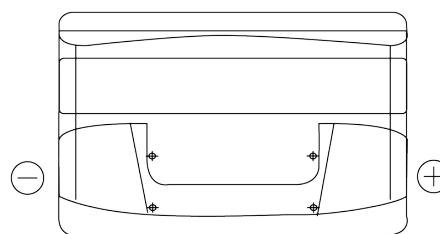

**Product overview**

Batteries for Cars

**Power DB950**

Part number	DB950
Technology	Flooded
EAN/GTIN	3661024024587
Voltage	12 V
Capacity	95.0 Ah
CCA	800 A
Length	353 mm
Width	175 mm
Height	190 mm
Box size	L05
Polarity	ETN 0
Terminal Type	EN taper post
Hold Down	B13
Weights (subject of variation)	21.60 kg

**Polarity**

**Terminal Type**

Positive Terminal

Negative Terminal

**Hold Down**

Design, features and specifications are subject to change without notice. We disclaim any representation or warranty, express or implied, concerning the data or recommendations, and in no event shall be liable for any loss or damage claimed to have arisen as a result. Some products may not be available in your local market.