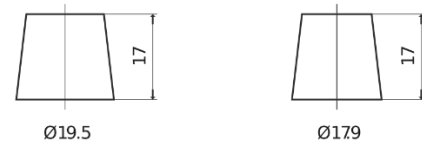

Product overview

Batteries for Cars

Power DB852

Part number	DB852
Technology	Flooded
EAN/GTIN	3661024024662
Voltage	12 V
Capacity	85.0 Ah
CCA	760 A
Length	353 mm
Width	175 mm
Height	175 mm
Box size	LB5
Polarity	ETN 0
Terminal Type	EN taper post
Hold Down	B13
Weights (subject of variation)	19.40 kg

Polarity

Terminal Type

Positive Terminal

Negative Terminal

Hold Down

Design, features and specifications are subject to change without notice. We disclaim any representation or warranty, express or implied, concerning the data or recommendations, and in no event shall be liable for any loss or damage claimed to have arisen as a result. Some products may not be available in your local market.