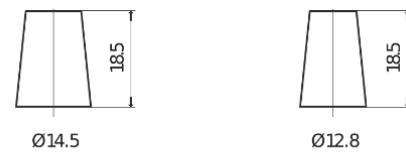

**Product overview**

Batteries for Cars

**Formula FB356A**

Part number	FB356A
Technology	Flooded
EAN/GTIN	3661024044882
Voltage	12 V
Capacity	35 Ah
CCA	240 A
Length	187 mm
Width	127 mm
Height	220 mm
Box size	B19
Polarity	ETN 0
Terminal Type	JIS taper post
Hold Down	Korean B1 Long
Weights (subject of variation)	8.90 kg

**Polarity**

**Terminal Type**

Positive Terminal

Negative Terminal

**Hold Down**

Design, features and specifications are subject to change without notice. We disclaim any representation or warranty, express or implied, concerning the data or recommendations, and in no event shall be liable for any loss or damage claimed to have arisen as a result. Some products may not be available in your local market.