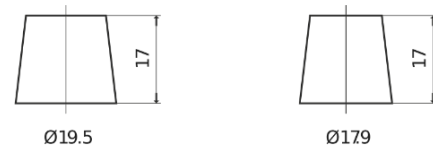

**Product overview**

Batteries for Cars

**Power DB802**

Part number	DB802
Technology	Flooded
EAN/GTIN	3661024024655
Voltage	12 V
Capacity	80.0 Ah
CCA	700 A
Length	315 mm
Width	175 mm
Height	175 mm
Box size	LB4
Polarity	ETN 0
Terminal Type	EN taper post
Hold Down	B13
Weights (subject of variation)	17.80 kg

**Polarity**

**Terminal Type**

Positive Terminal      Negative Terminal

**Hold Down**

Design, features and specifications are subject to change without notice. We disclaim any representation or warranty, express or implied, concerning the data or recommendations, and in no event shall be liable for any loss or damage claimed to have arisen as a result. Some products may not be available in your local market.