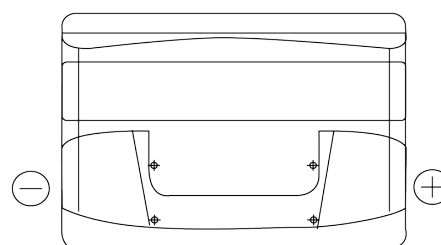

**Product overview**

Batteries for Cars

**Power DB802**

Part number	DB802
Technology	Flooded
EAN/GTIN	3661024024655
Voltage	12 V
Capacity	80.0 Ah
CCA	700 A
Length	315 mm
Width	175 mm
Height	175 mm
Box size	LB4
Polarity	ETN 0
Terminal Type	EN taper post
Hold Down	B13
Weights (subject of variation)	17.80 kg

**Polarity**

**Terminal Type**

Positive Terminal

Negative Terminal

**Hold Down**

Design, features and specifications are subject to change without notice. We disclaim any representation or warranty, express or implied, concerning the data or recommendations, and in no event shall be liable for any loss or damage claimed to have arisen as a result. Some products may not be available in your local market.