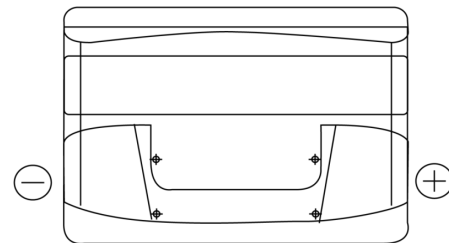

**Product overview**

Batteries for Cars

**Power DB802**

Part number	DB802
Technology	Flooded
EAN/GTIN	3661024024655
Voltage	12 V
Capacity	80.0 Ah
CCA	700 A
Length	315 mm
Width	175 mm
Height	175 mm
Box size	LB4
Polarity	ETN 0
Terminal Type	EN taper post
Hold Down	B13
Weights (subject of variation)	17.80 kg

**Polarity**

**Terminal Type**

Positive Terminal      Negative Terminal

**Hold Down**

Design, features and specifications are subject to change without notice. We disclaim any representation or warranty, express or implied, concerning the data or recommendations, and in no event shall be liable for any loss or damage claimed to have arisen as a result. Some products may not be available in your local market.