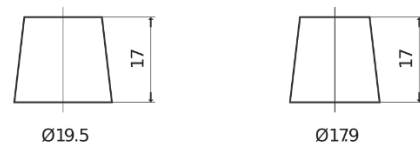

**Product overview**

Batteries for Cars

**Power DB741**

Part number	DB741
Technology	Flooded
EAN/GTIN	3661024024563
Voltage	12 V
Capacity	74.0 Ah
CCA	680 A
Length	278 mm
Width	175 mm
Height	190 mm
Box size	L03
Polarity	ETN 1
Terminal Type	EN taper post
Hold Down	B13
Weights (subject of variation)	16.60 kg

**Polarity**

**Terminal Type**

Positive Terminal

Negative Terminal

**Hold Down**

Design, features and specifications are subject to change without notice. We disclaim any representation or warranty, express or implied, concerning the data or recommendations, and in no event shall be liable for any loss or damage claimed to have arisen as a result. Some products may not be available in your local market.