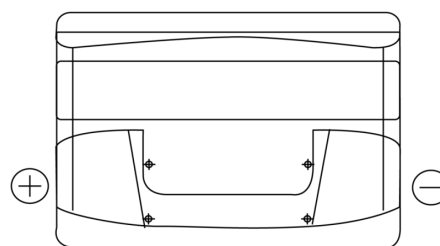

**Product overview**

Batteries for Cars

**Power DB741**

Part number	DB741
Technology	Flooded
EAN/GTIN	3661024024563
Voltage	12 V
Capacity	74.0 Ah
CCA	680 A
Length	278 mm
Width	175 mm
Height	190 mm
Box size	L03
Polarity	ETN 1
Terminal Type	EN taper post
Hold Down	B13
Weights (subject of variation)	16.60 kg

**Polarity**

**Terminal Type**

Positive Terminal

Negative Terminal

**Hold Down**

Design, features and specifications are subject to change without notice. We disclaim any representation or warranty, express or implied, concerning the data or recommendations, and in no event shall be liable for any loss or damage claimed to have arisen as a result. Some products may not be available in your local market.