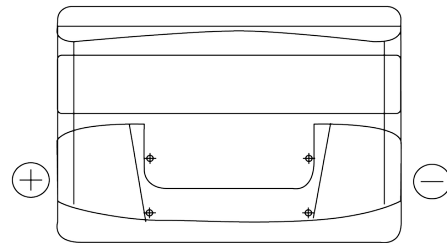

**Product overview**

Batteries for Cars

**Power DB741**

Part number	DB741
Technology	Flooded
EAN/GTIN	3661024024563
Voltage	12 V
Capacity	74.0 Ah
CCA	680 A
Length	278 mm
Width	175 mm
Height	190 mm
Box size	L03
Polarity	ETN 1
Terminal Type	EN taper post
Hold Down	B13
Weights (subject of variation)	16.60 kg

**Polarity**

**Terminal Type**

Positive Terminal

Negative Terminal

**Hold Down**

Design, features and specifications are subject to change without notice. We disclaim any representation or warranty, express or implied, concerning the data or recommendations, and in no event shall be liable for any loss or damage claimed to have arisen as a result. Some products may not be available in your local market.