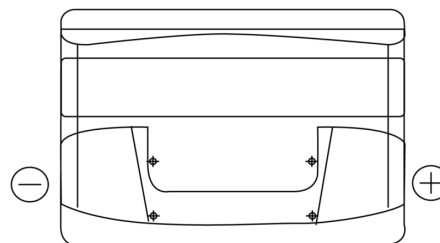

Product overview

Batteries for Cars

Power DB740

Part number	DB740
Technology	Flooded
EAN/GTIN	3661024024556
Voltage	12 V
Capacity	74.0 Ah
CCA	680 A
Length	278 mm
Width	175 mm
Height	190 mm
Box size	L03
Polarity	ETN 0
Terminal Type	EN taper post
Hold Down	B13
Weights (subject of variation)	16.60 kg

Polarity

Terminal Type

Positive Terminal

Negative Terminal

Hold Down

Design, features and specifications are subject to change without notice. We disclaim any representation or warranty, express or implied, concerning the data or recommendations, and in no event shall be liable for any loss or damage claimed to have arisen as a result. Some products may not be available in your local market.