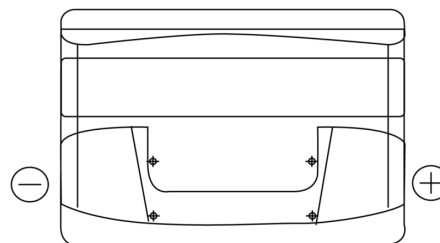

**Product overview**

Batteries for Cars

**Power DB712**

Part number	DB712
Technology	Flooded
EAN/GTIN	3661024024648
Voltage	12 V
Capacity	71.0 Ah
CCA	670 A
Length	278 mm
Width	175 mm
Height	175 mm
Box size	LB3
Polarity	ETN 0
Terminal Type	EN taper post
Hold Down	B13
Weights (subject of variation)	15.30 kg

**Polarity**

**Terminal Type**

Positive Terminal

Negative Terminal

**Hold Down**

Design, features and specifications are subject to change without notice. We disclaim any representation or warranty, express or implied, concerning the data or recommendations, and in no event shall be liable for any loss or damage claimed to have arisen as a result. Some products may not be available in your local market.