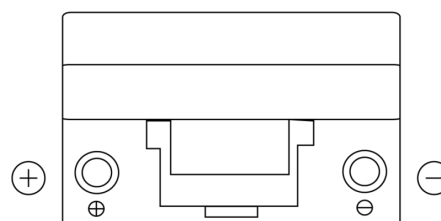

Product overview

Batteries for Cars

Power DB705

Part number	DB705
Technology	Flooded
EAN/GTIN	3661024024440
Voltage	12 V
Capacity	70.0 Ah
CCA	540 A
Length	270 mm
Width	173 mm
Height	222 mm
Box size	D26
Polarity	ETN 1
Terminal Type	EN taper post
Hold Down	Korean B1+B6
Weights (subject of variation)	16.10 kg

Polarity

Terminal Type

Positive Terminal

Negative Terminal

Hold Down

Design, features and specifications are subject to change without notice. We disclaim any representation or warranty, express or implied, concerning the data or recommendations, and in no event shall be liable for any loss or damage claimed to have arisen as a result. Some products may not be available in your local market.