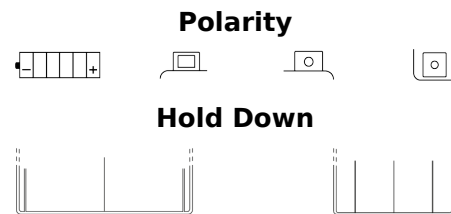

**Product overview**

Batteries for Motorcycles, ATVs, Snowmobiles, Garden

**Conventional E50-N18L-A**

Part number	E50-N18L-A
Technology	Flooded
EAN/GTIN	3661024033664
Voltage	12 V
Capacity	20 Ah
CCA	260 A
Length	205 mm
Width	90 mm
Height	165 mm
Box size	C71
Polarity	ETN 0
Terminal Type	M07
Hold Down	B0
Weights (subject of variation)	6.60 kg