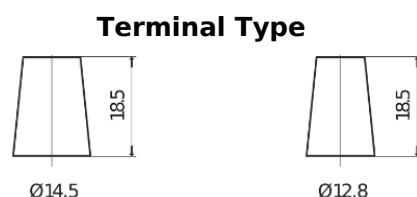

Product overview

Batteries for Cars

Power DB457

Part number	DB457
Technology	Flooded
EAN/GTIN	3661024024365
Voltage	12 V
Capacity	45.0 Ah
CCA	330 A
Length	237 mm
Width	127 mm
Height	227 mm
Box size	B24
Polarity	ETN 1
Terminal Type	JIS taper post
Hold Down	B0
Weights (subject of variation)	11.40 kg