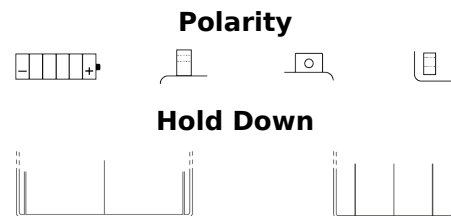

**Product overview**

Batteries for Motorcycles, ATVs, Snowmobiles, Garden

**Conventional E60-N30L-B**

Part number	E60-N30L-B
Technology	Flooded
EAN/GTIN	3661024033596
Voltage	12 V
Capacity	30 Ah
CCA	300 A
Length	185 mm
Width	130 mm
Height	170 mm
Box size	C68
Polarity	ETN 0
Terminal Type	M11
Hold Down	B0
Weights (subject of variation)	8.90 kg