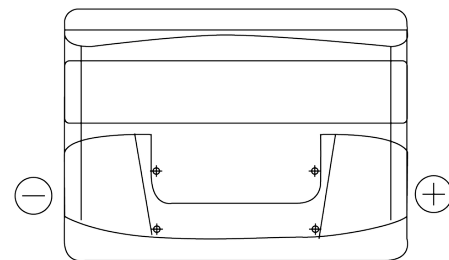

**Product overview**

Batteries for Cars

**Power DB442**

Part number	DB442
Technology	Flooded
EAN/GTIN	3661024024600
Voltage	12 V
Capacity	44.0 Ah
CCA	420 A
Length	207 mm
Width	175 mm
Height	175 mm
Box size	LB1
Polarity	ETN 0
Terminal Type	EN taper post
Hold Down	B13
Weights (subject of variation)	10.60 kg

**Polarity**

**Terminal Type**

Positive Terminal

Negative Terminal

**Hold Down**

Design, features and specifications are subject to change without notice. We disclaim any representation or warranty, express or implied, concerning the data or recommendations, and in no event shall be liable for any loss or damage claimed to have arisen as a result. Some products may not be available in your local market.