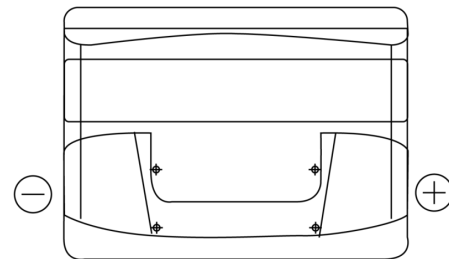

Product overview

Batteries for Cars

Power DB442

Part number	DB442
Technology	Flooded
EAN/GTIN	3661024024600
Voltage	12 V
Capacity	44.0 Ah
CCA	420 A
Length	207 mm
Width	175 mm
Height	175 mm
Box size	LB1
Polarity	ETN 0
Terminal Type	EN taper post
Hold Down	B13
Weights (subject of variation)	10.60 kg

Polarity

Terminal Type

Positive Terminal

Negative Terminal

Hold Down

Design, features and specifications are subject to change without notice. We disclaim any representation or warranty, express or implied, concerning the data or recommendations, and in no event shall be liable for any loss or damage claimed to have arisen as a result. Some products may not be available in your local market.