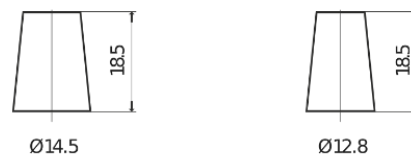

**Product overview**

Batteries for Cars

**Power DB357**

|                                |                |
|--------------------------------|----------------|
| Part number                    | DB357          |
| Technology                     | Flooded        |
| EAN/GTIN                       | 3661024024341  |
| Voltage                        | 12 V           |
| Capacity                       | 35.0 Ah        |
| CCA                            | 240 A          |
| Length                         | 187 mm         |
| Width                          | 127 mm         |
| Height                         | 220 mm         |
| Box size                       | B19            |
| Polarity                       | ETN 1          |
| Terminal Type                  | JIS taper post |
| Hold Down                      | B0             |
| Weights (subject of variation) | 8.90 kg        |

**Polarity**

**Terminal Type**

Positive Terminal

Negative Terminal

**Hold Down**

Design, features and specifications are subject to change without notice. We disclaim any representation or warranty, express or implied, concerning the data or recommendations, and in no event shall be liable for any loss or damage claimed to have arisen as a result. Some products may not be available in your local market.