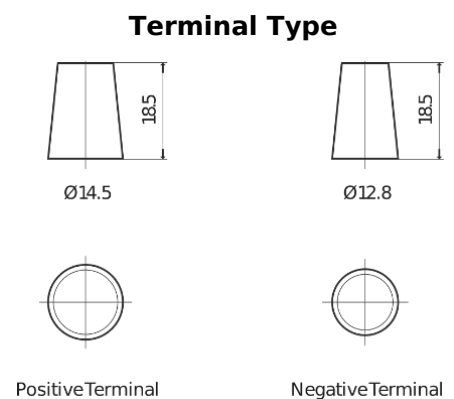

Product overview

Batteries for Cars

Technica TB357

Part number	TB357
Technology	Flooded
EAN/GTIN	3661024054348
Voltage	12 V
Capacity	35 Ah
CCA	240 A
Length	187 mm
Width	127 mm
Height	220 mm
Box size	B19
Polarity	ETN 1
Terminal Type	JIS taper post
Hold Down	B0
Weights (subject of variation)	8.90 kg