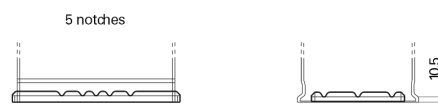

Product overview

Batteries for Cars

Power DB1100

Part number	DB1100
Technology	Flooded
EAN/GTIN	3661024026239
Voltage	12 V
Capacity	110.0 Ah
CCA	850 A
Length	392 mm
Width	175 mm
Height	190 mm
Box size	L06
Polarity	ETN 0
Terminal Type	EN taper post
Hold Down	B13
Weights (subject of variation)	26.30 kg

Polarity

Terminal Type

Positive Terminal

Negative Terminal

Hold Down

Design, features and specifications are subject to change without notice. We disclaim any representation or warranty, express or implied, concerning the data or recommendations, and in no event shall be liable for any loss or damage claimed to have arisen as a result. Some products may not be available in your local market.