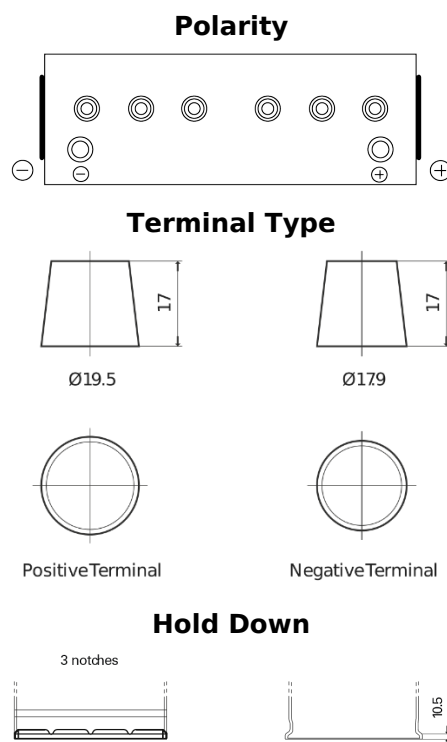

Product overview

Batteries for Trucks, Buses, Construction, Agriculture

StartPRO EG1402

Part number	EG1402
Technology	Flooded
EAN/GTIN	3661024035347
Voltage	12 V
Capacity	140 Ah
CCA	900 A
Length	508 mm
Width	175 mm
Height	205 mm
Box size	ATM
Polarity	ETN 0
Terminal Type	EN taper post
Hold Down	B1
Weights (subject of variation)	33.80 kg