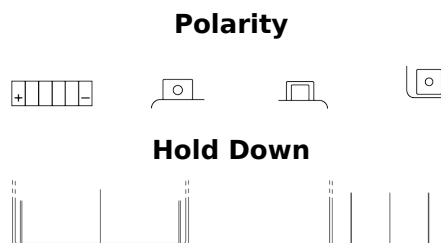

Product overview

Batteries for Motorcycles, ATVs, Snowmobiles, Garden

Li-Ion ELTX14H

Part number	ELTX14H
Technology	Li-Ion
EAN/GTIN	3661024036801
Voltage	12 V
Capacity	4 Ah
CCA	240 A
Watt hour	48 Wh
Length	150 mm
Width	90 mm
Height	95 mm
Box size	C53
Polarity	ETN 1
Terminal Type	M12
Hold Down	B0
Weights (subject of variation)	0.90 kg