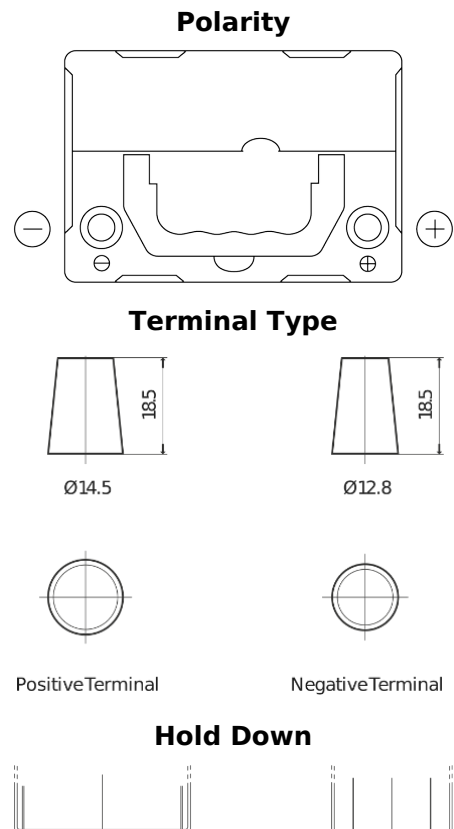

Product overview

Batteries for Cars

Technica TB356

Part number	TB356
Technology	Flooded
EAN/GTIN	3661024054331
Voltage	12 V
Capacity	35 Ah
CCA	240 A
Length	187 mm
Width	127 mm
Height	220 mm
Box size	B19
Polarity	ETN 0
Terminal Type	JIS taper post
Hold Down	B0
Weights (subject of variation)	8.90 kg