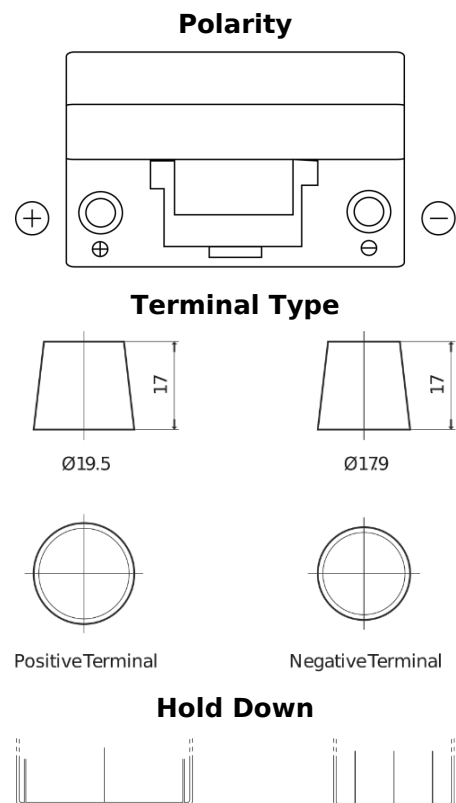

**Product overview**

Batteries for Marine and Leisure

**Dual EFB TZ650**

|                                |               |
|--------------------------------|---------------|
| Part number                    | TZ650         |
| Technology                     | EFB           |
| EAN/GTIN                       | 3661024057486 |
| Voltage                        | 12 V          |
| Capacity                       | 75.0 Ah       |
| CCA                            | 750 A         |
| Watt hour                      | 650 Wh        |
| Length                         | 260 mm        |
| Width                          | 173 mm        |
| Height                         | 222 mm        |
| Box size                       | D26           |
| Polarity                       | ETN 1         |
| Terminal Type                  | EN taper post |
| Hold Down                      | B0            |
| Weights (subject of variation) | 19.00 kg      |