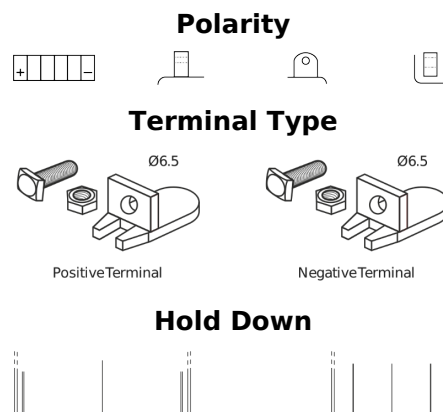

Product overview

Batteries for Motorcycles, ATVs, Snowmobiles, Garden

GEL GEL12-30

Part number	GEL12-30
Technology	GEL
EAN/GTIN	3661024034081
Voltage	12 V
Capacity	30 Ah
CCA	180 A
Length	197 mm
Width	132 mm
Height	186 mm
Box size	U01
Polarity	ETN 1
Terminal Type	EN full Ford lug
Hold Down	B0
Weights (subject of variation)	11.10 kg