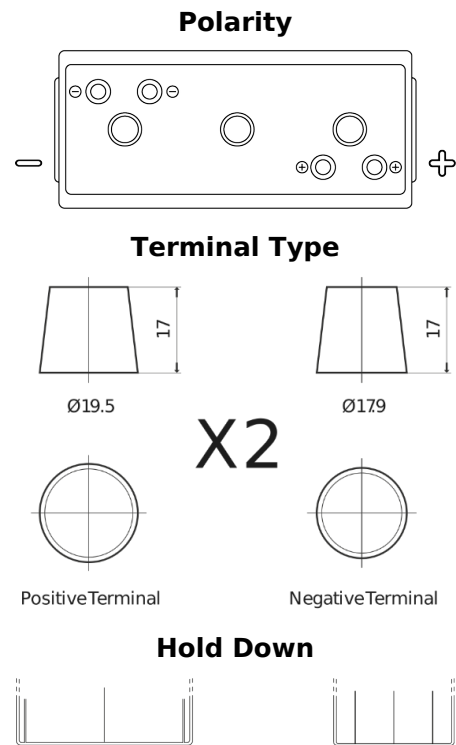

Product overview

Batteries for Marine and Leisure

Vintage EU200-6

| | |
|--------------------------------|---------------------|
| Part number | EU200-6 |
| Technology | Flooded |
| EAN/GTIN | 3661024036139 |
| Voltage | 6 V |
| Capacity | 200 Ah |
| CCA | 1150 A |
| Length | 398 mm |
| Width | 174 mm |
| Height | 234 mm |
| Box size | M06 |
| Polarity | ETN 0 |
| Terminal Type | Twin EN taper posts |
| Hold Down | B0 |
| Weights (subject of variation) | 27.80 kg |