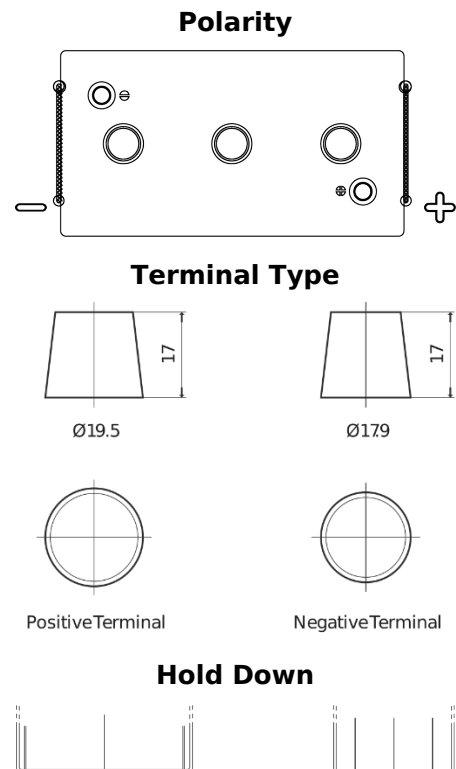

**Product overview**

Batteries for Marine and Leisure

**Vintage EU165-6**

Part number	EU165-6
Technology	Flooded
EAN/GTIN	3661024036146
Voltage	6 V
Capacity	165 Ah
CCA	900 A
Length	330 mm
Width	174 mm
Height	234 mm
Box size	M05
Polarity	ETN 0
Terminal Type	EN taper post
Hold Down	B0
Weights (subject of variation)	25.00 kg